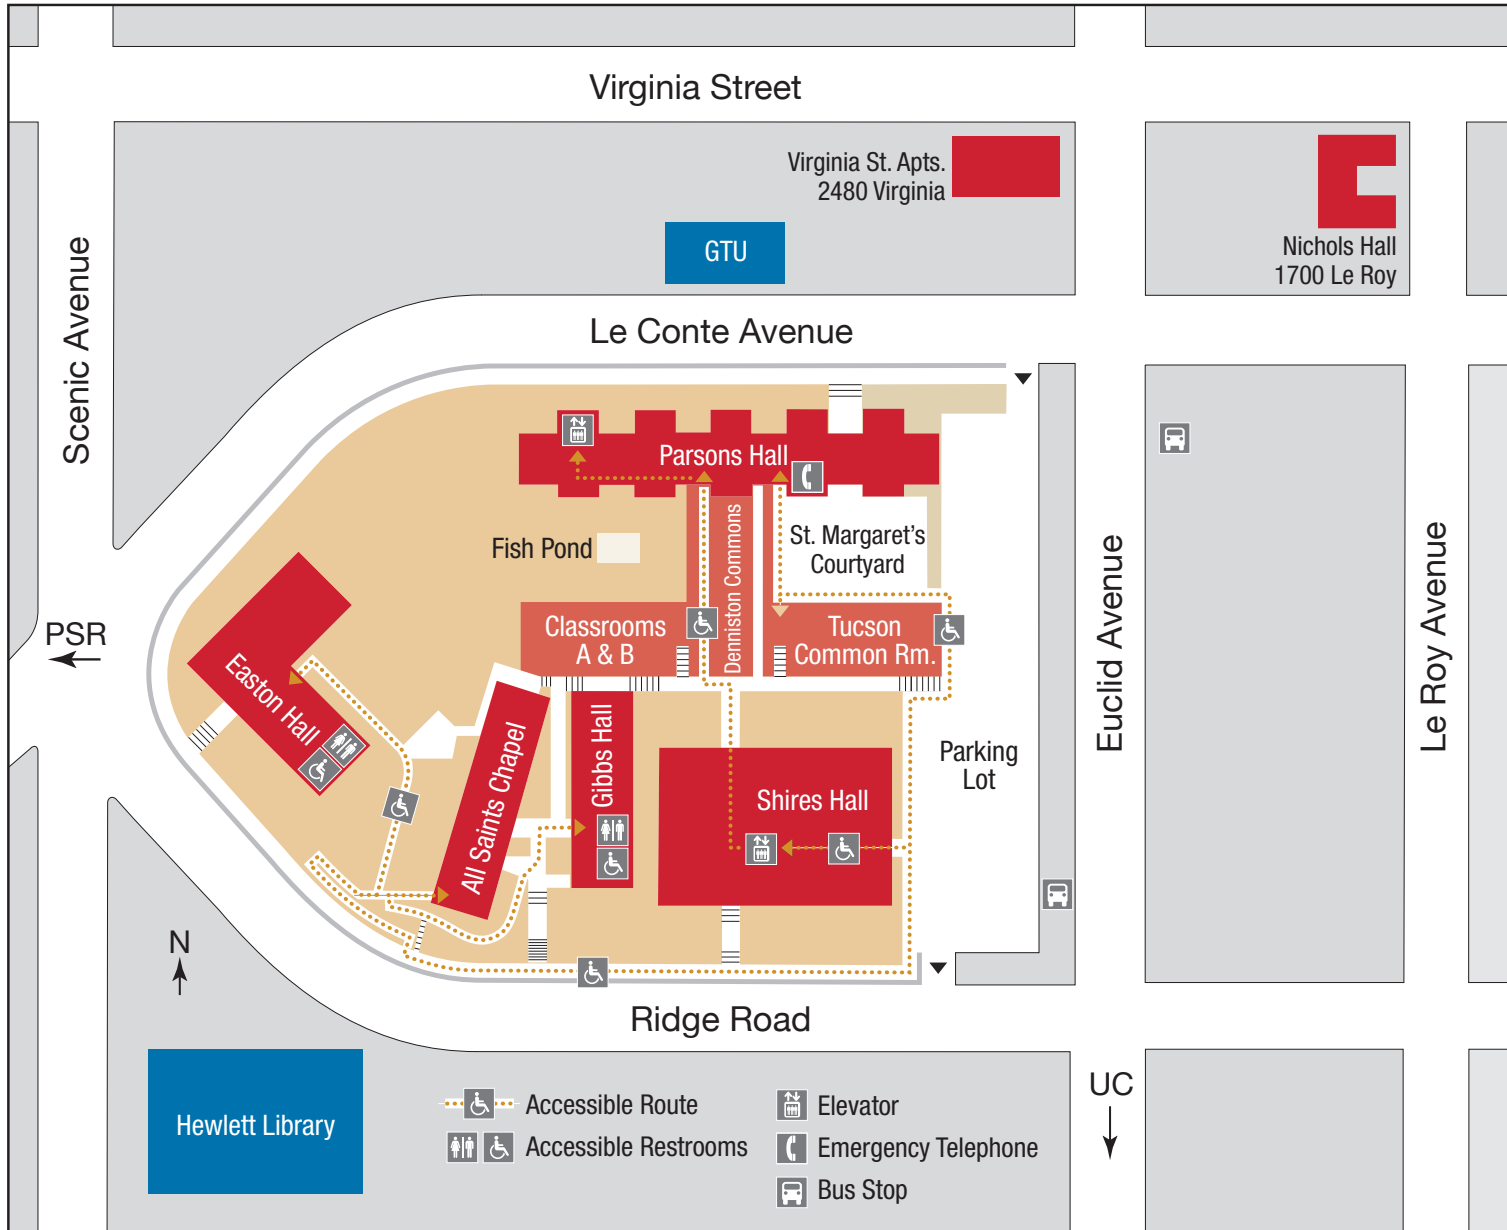

Church Divinity School of the Pacific

2451 Ridge Road, Berkeley, California 94709-1211

- All Saints Chapel**
- Classrooms A & B**
- Denniston Commons**
- Easton Hall**
 Advancement Office
 Guest Rooms
 Meeting Rooms
 Easton Hall
 Conference Center
- Gibbs Hall**
 Guest Rooms
 Classroom C
 Episcopal Service
 Corps interns
- Nichols Hall**
 Faculty and
 Student Apartments
- Parsons Hall**
 Reception
 Administration
 Admissions
 Financial Aid
 School for Deacons
 Staff & Faculty Offices
 Student Dorm Rooms
- Tucson
 Common Room**
 Commuter Lounge
- Virginia Street
 Apartments**
- Hewlett Library**
 Library
 GTU Administration,
 Finance