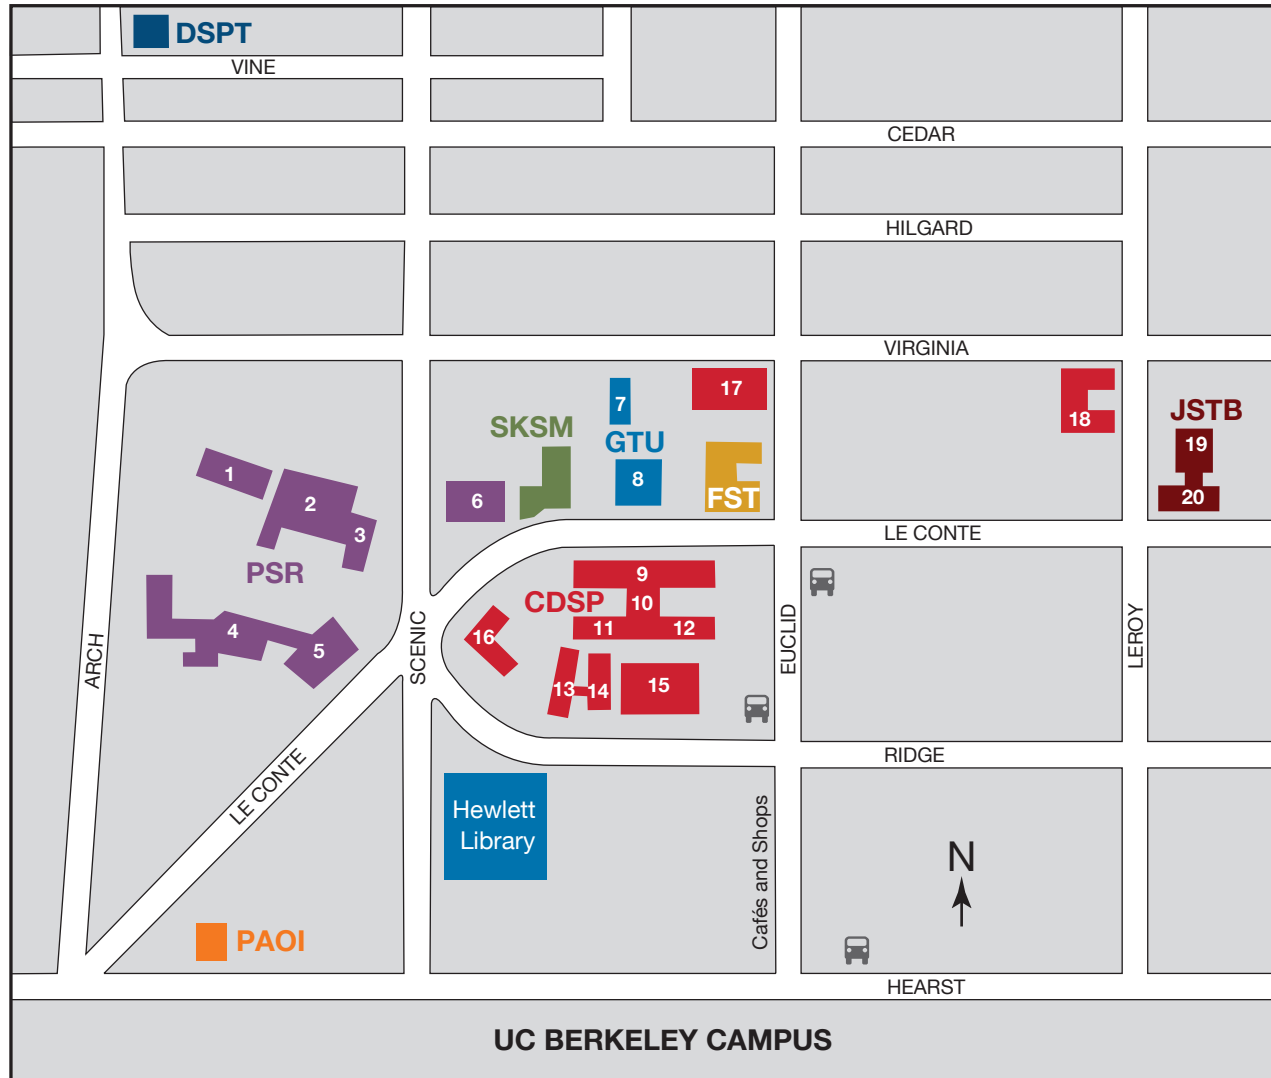

GRADUATE THEOLOGICAL UNION

Dominican School of Philosophy and Theology
2301 VINE

Pacific School of Religion
1798 SCENIC

1. MUDD CLASSROOMS
2. HOLBROOK PSR ADMINISTRATION ADMISSIONS CENTER FOR LESBIAN AND GAY STUDIES IN RELIGION AND MINISTRY
3. BADÉ MUSEUM OF BIBLICAL ARCHAEOLOGY DOUG ADAMS GALLERY CENTER FOR ARTS, RELIGION AND EDUCATION
4. D'AUTREMONT DINING HALL SWEDENBORGIAN HOUSE OF STUDIES
5. CHAPEL OF THE GREAT COMMISSION MEDIA CENTER, CLASSROOM
6. ECUMENICAL CENTER OF BERKELEY DISCIPLES SEMINARY FOUNDATION

Starr King School for the Ministry
2441 LE CONTE

Graduate Theological Union

7. ANNEX 2452 VIRGINIA CENTER FOR ISLAMIC STUDIES
8. 2465 LE CONTE FACULTY OFFICES GTU ADMISSIONS and FINANCIAL AID CENTER FOR JEWISH STUDIES STUDENT AFFAIRS STUDENT LOUNGE

Franciscan School of Theology
1712 EUCLID

Church Divinity School of the Pacific
2451 RIDGE

9. PARSONS
10. DENNISTON
11. CLASSROOMS A and B
12. TUCSON
13. CHAPEL
14. GIBBS
15. SHIRES
16. EASTON
17. VIRGINIA APTS. 2480 VIRGINIA
18. NICHOLS HALL 1700 LE ROY

Patriarch Athenagoras Orthodox Institute
2311 HEARST

American Baptist Seminary of the West
2606 DWIGHT WAY, BERKELEY, CA 94704

Pacific Lutheran Theological Seminary
2770 MARIN AVENUE, BERKELEY, CA 94708