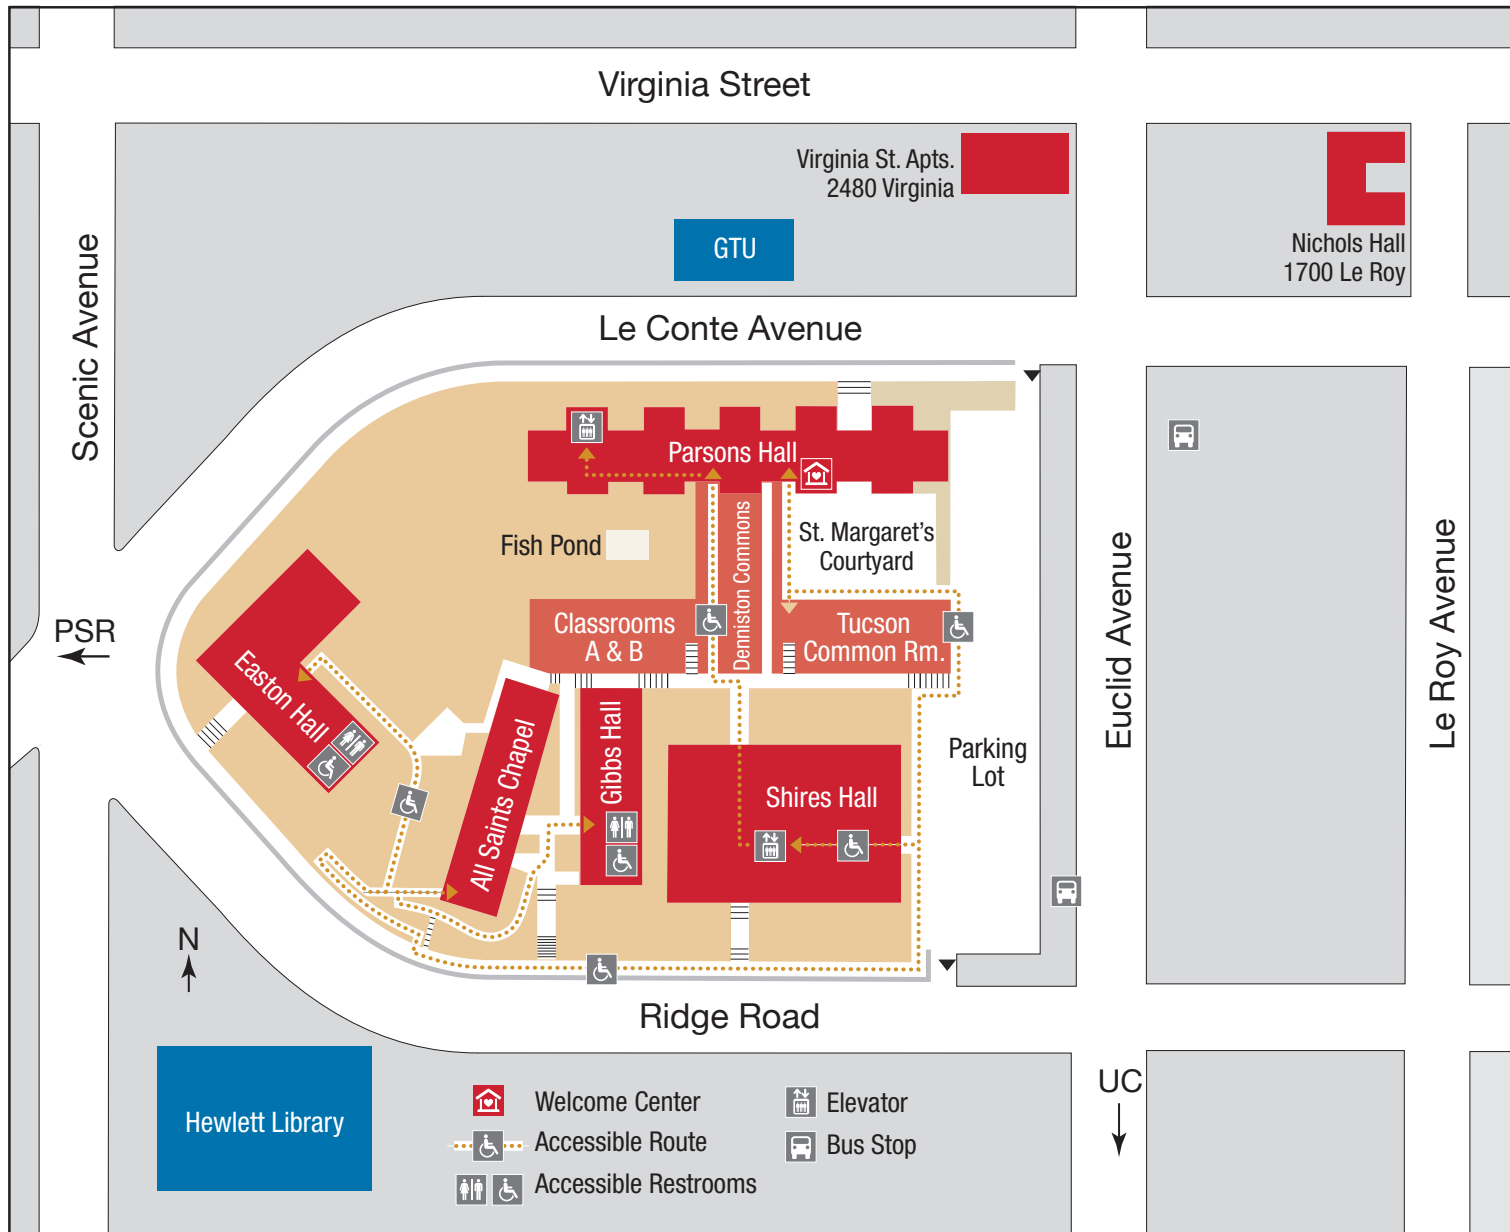

Church Divinity School of the Pacific

2451 Ridge Road, Berkeley, California 94709-1211

- All Saints Chapel**
- Classrooms A & B**
- Denniston Commons**
- Easton Hall**
Guest Rooms
Meeting Rooms
Easton Hall
Conference Center
- Gibbs Hall**
Guest Rooms
Classroom C
- Nichols Hall**
Faculty and
Student Apartments
- Parsons Hall**
Administration
Admissions
Financial Aid
School for Deacons
Staff & Faculty Offices
Student Dorm Rooms
- St. Margaret's Courtyard**
CDSP Welcome Center
- Tucson Common Room**
Commuter Lounge
- Virginia Street Apartments**
- Hewlett Library**
Library
GTU Administration,
Finance