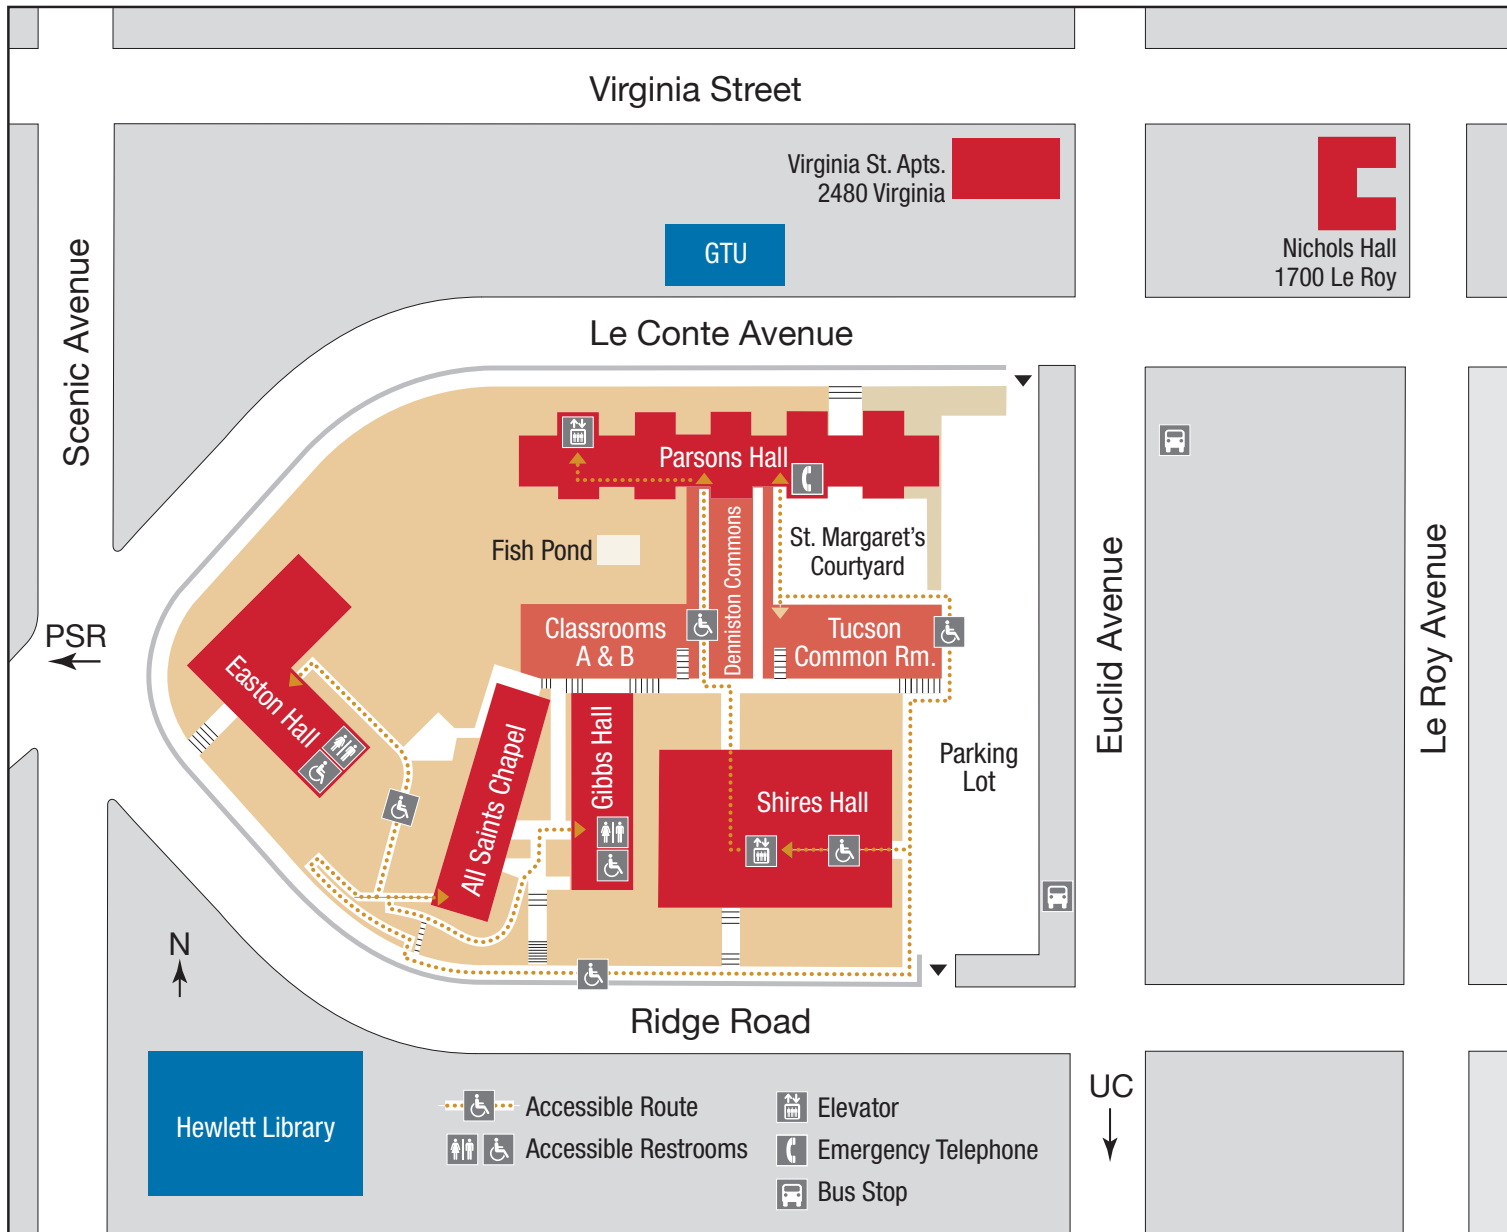

Church Divinity School of the Pacific

2451 Ridge Road, Berkeley, California 94709-1211

- All Saints Chapel**
- Classrooms A & B**
- Denniston Commons**
- Easton Hall**
 Advancement Office
 Guest Rooms
 Meeting Rooms
 Easton Hall
 Conference Center
- Gibbs Hall**
 Guest Rooms
 Classroom C
 Episcopal Service
 Corps interns
- Nichols Hall**
 Faculty and
 Student Apartments
- Parsons Hall**
 Reception
 Administration
 Admissions
 Financial Aid
 School for Deacons
 Staff & Faculty Offices
 Student Dorm Rooms
- Tucson
 Common Room**
 Commuter Lounge
- Virginia Street
 Apartments**
- Hewlett Library**
 Library
 GTU Administration,
 Finance