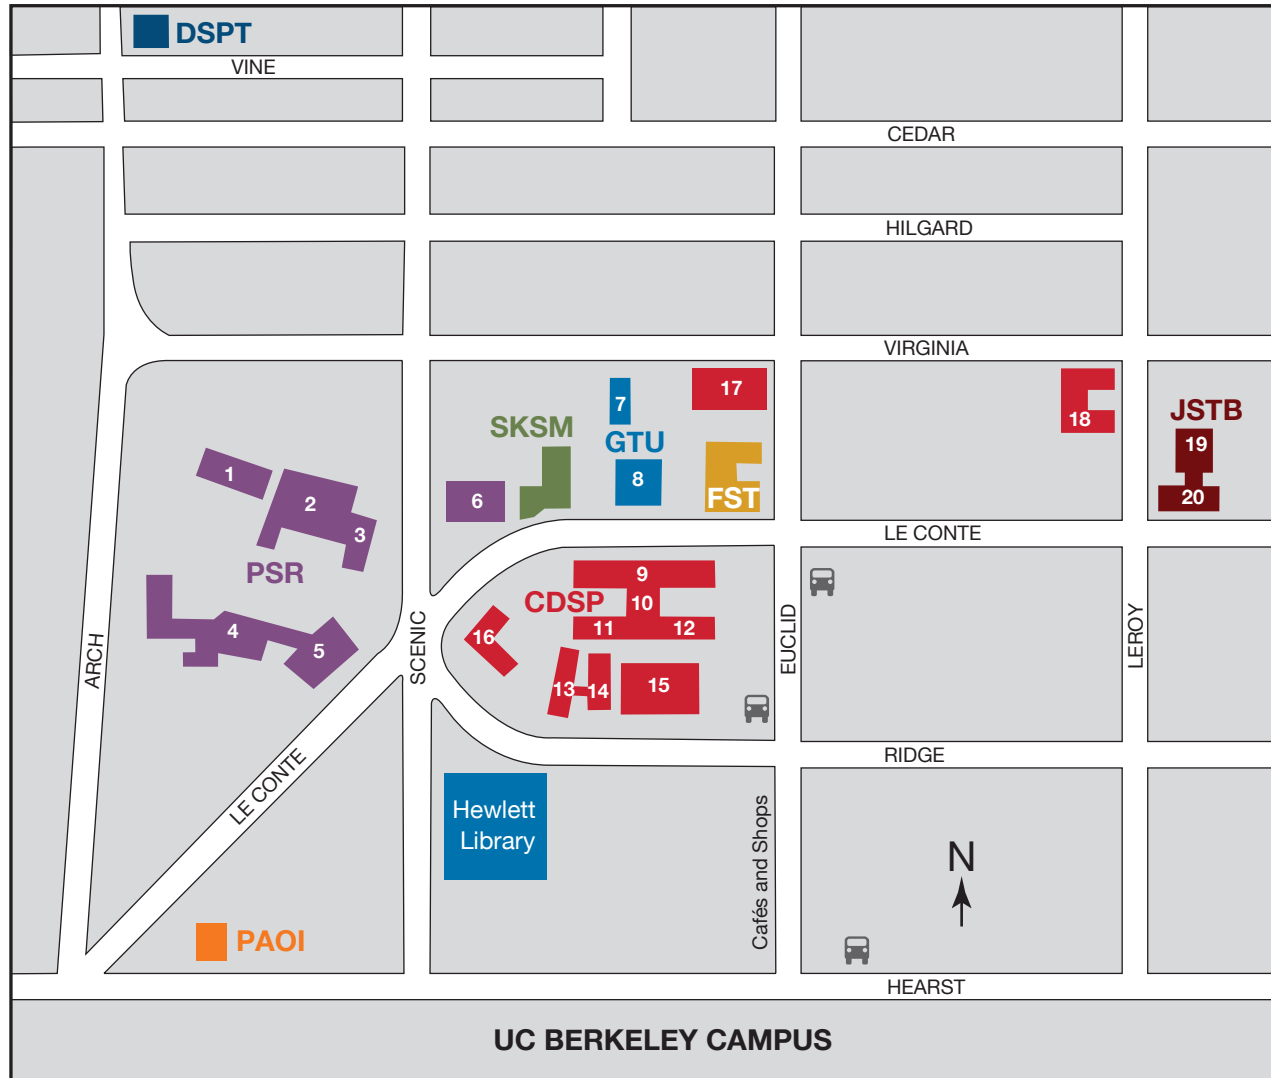

GRADUATE THEOLOGICAL UNION

Dominican School of Philosophy and Theology
2301 VINE

Pacific School of Religion
1798 SCENIC

- MUDD CLASSROOMS
- HOLBROOK PSR ADMINISTRATION ADMISSIONS CENTER FOR LESBIAN AND GAY STUDIES IN RELIGION AND MINISTRY
- BADÉ MUSEUM OF BIBLICAL ARCHAEOLOGY DOUG ADAMS GALLERY CENTER FOR ARTS, RELIGION AND EDUCATION
- D'AUTREMONT DINING HALL SWEDENBORGIAN HOUSE OF STUDIES
- CHAPEL OF THE GREAT COMMISSION MEDIA CENTER, CLASSROOM
- ECUMENICAL CENTER OF BERKELEY DISCIPLES SEMINARY FOUNDATION

Starr King School for the Ministry
2441 LE CONTE

Graduate Theological Union

- ANNEX
2452 VIRGINIA CENTER FOR ISLAMIC STUDIES
- 2465 LE CONTE FACULTY OFFICES GTU ADMISSIONS and FINANCIAL AID CENTER FOR JEWISH STUDIES STUDENT AFFAIRS STUDENT LOUNGE

Franciscan School of Theology
1712 EUCLID

Church Divinity School of the Pacific
2451 RIDGE

- PARSONS
- DENNISTON
- CLASSROOMS A and B
- TUCSON
- CHAPEL
- GIBBS
- SHIRES
- EASTON
- VIRGINIA APTS.
2480 VIRGINIA
- NICHOLS HALL
1700 LE ROY

Patriarch Athenagoras Orthodox Institute
2311 HEARST

American Baptist Seminary of the West
2606 DWIGHT WAY, BERKELEY, CA 94704

Pacific Lutheran Theological Seminary
2770 MARIN AVENUE, BERKELEY, CA 94708